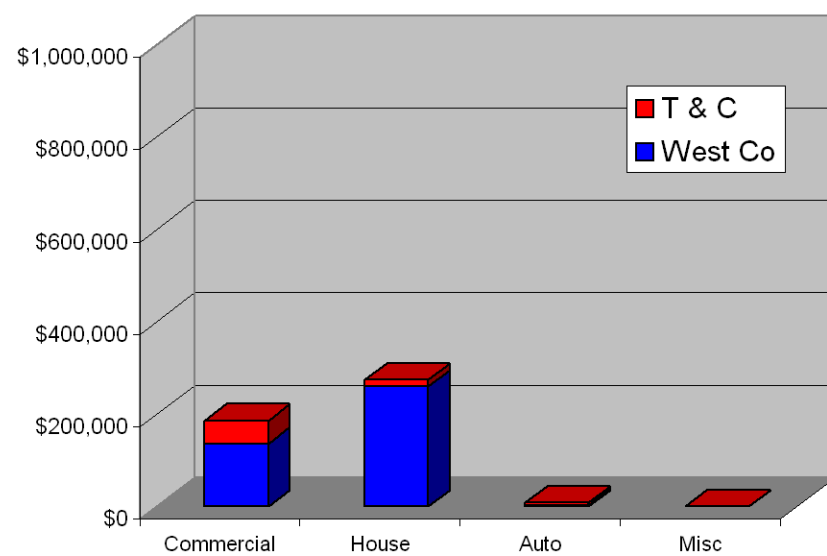

WEST COUNTY EMS AND FIRE PROTECTION DISTRICT
REPORT FOR THE MONTH OF JULY 2009

ALARM TOTALS

<u>ALARM TOTALS</u>													
		2009				2008				2007			
		<u>JULY</u>		<u>YTD</u>		<u>JULY</u>		<u>YTD</u>		<u>JULY</u>		<u>YTD</u>	
		Total	%	Total	%	Total	%	Total	%	Total	%	Total	%
West County	EMS	156		1,206		162		1,159		153			
	Fire	44	200 55%	329	1,535 56%	60	222 56%	400	1,559 55%	53	55%	1,435	52%
T & C	EMS	120		901		124		933		126			
	Fire	40	160 44%	279	1,180 43%	42	166 42%	317	1,250 44%	41	45%	1,296	47%
Eck/Corp Hill		3	1%	14	1%	5	1%	15	1%	1	0%	6	0%
Asst in Dist		33		331		36		372		40		321	
Asst out Dist		28		312		54		429		57		384	
Cinical Saves		-		6		1		9		-		5	
Life Threatening Transports		29		210		20		143		14		120	
Pump Asst EMS		165		1,225		168		1,226		147		1,101	
Total Alarms:		363		2,729		393		2,824		374		2,737	

ALARM TOTALS

JULY - 363

YEAR TO DATE - 2,729

FIRE LOSS

JULY, 2009

YEAR TO DATE

DOLLAR AMOUNT SAVED

JULY, 2009

YEAR TO DATE