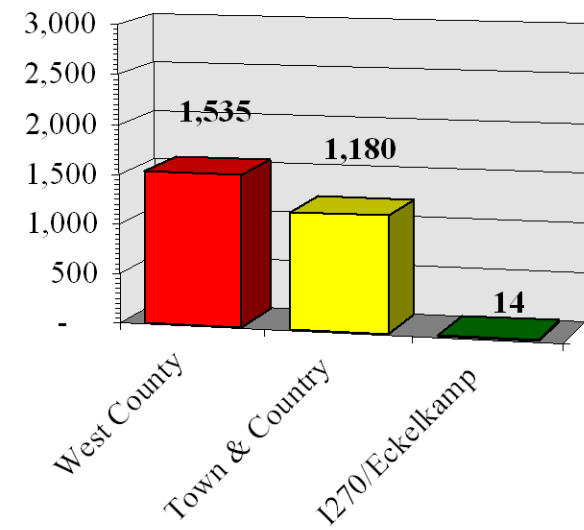

YEAR TO DATE - 2,729