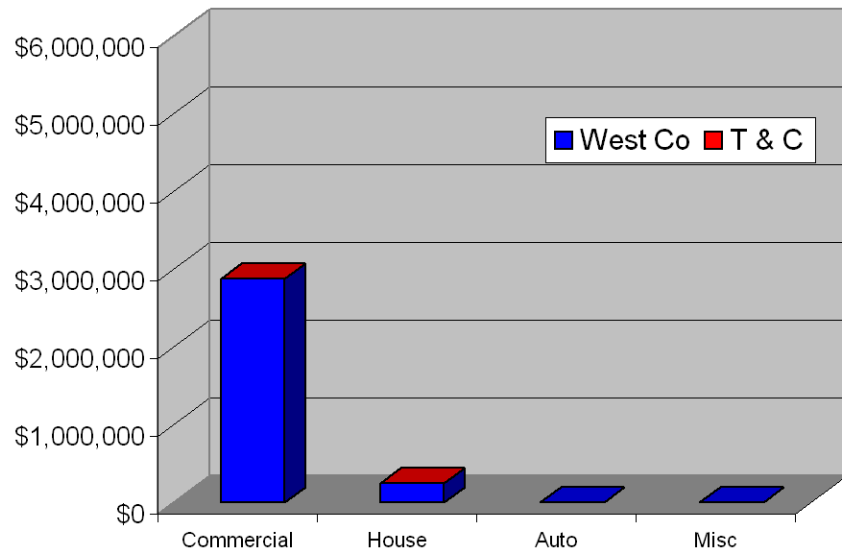

WEST COUNTY EMS AND FIRE PROTECTION DISTRICT
REPORT FOR THE MONTH OF JULY 2009

ALARM TOTALS

<u>ALARM TOTALS</u>													
		2009				2008				2007			
		<u>JULY</u>		<u>YTD</u>		<u>JULY</u>		<u>YTD</u>		<u>JULY</u>		<u>YTD</u>	
		Total	%	Total	%	Total	%	Total	%	Total	%	Total	%
West County	EMS	156		1,206		162		1,159		153			
	Fire	44	200 55%	329	1,535 56%	60	222 56%	400	1,559 55%	53	55%	1,435	52%
T & C	EMS	120		901		124		933		126			
	Fire	40	160 44%	279	1,180 43%	42	166 42%	317	1,250 44%	41	45%	1,296	47%
Eck/Corp Hill		3	1%	14	1%	5	1%	15	1%	1	0%	6	0%
Asst in Dist		33		331		36		372		40		321	
Asst out Dist		28		312		54		429		57		384	
Cinical Saves		-		6		1		9		-		5	
Life Threatening Transports		29		210		20		143		14		120	
Pump Asst EMS		165		1,225		168		1,226		147		1,101	
Total Alarms:		363		2,729		393		2,824		374		2,737	

ALARM TOTALS

JULY - 363

YEAR TO DATE - 2,729

FIRE LOSS

JULY, 2009

YEAR TO DATE

DOLLAR AMOUNT SAVED

JULY, 2009

YEAR TO DATE