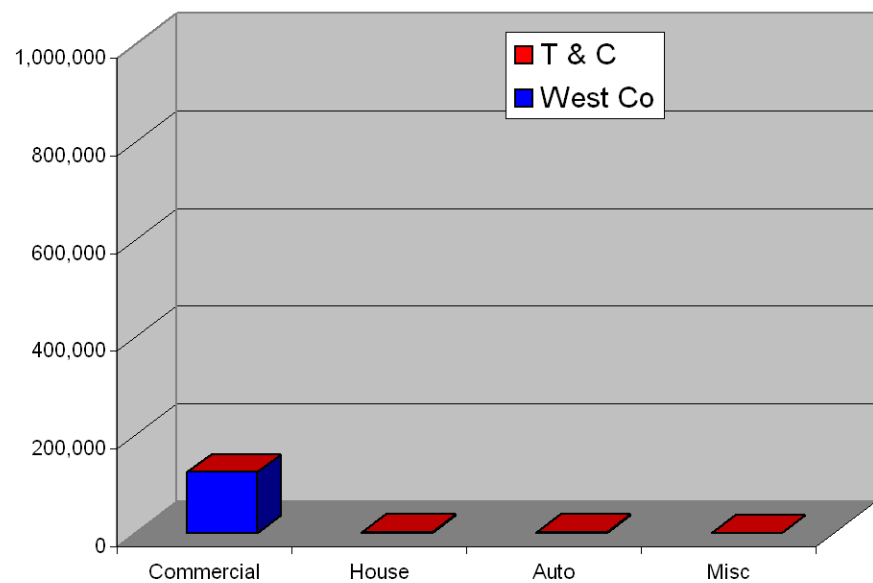

WEST COUNTY EMS AND FIRE PROTECTION DISTRICT
REPORT FOR THE MONTH OF JULY 2009

ALARM TOTALS

<u>ALARM TOTALS</u>													
		2009				2008				2007			
		<u>JULY</u>		<u>YTD</u>		<u>JULY</u>		<u>YTD</u>		<u>JULY</u>		<u>YTD</u>	
		Total	%	Total	%	Total	%	Total	%	Total	%	Total	%
West County	EMS	156		1,206		162		1,159		153			
	Fire	44	200 55%	329	1,535 56%	60	222 56%	400	1,559 55%	53	55%	1,435	52%
T & C	EMS	120		901		124		933		126			
	Fire	40	160 44%	279	1,180 43%	42	166 42%	317	1,250 44%	41	45%	1,296	47%
Eck/Corp Hill		3	1%	14	1%	5	1%	15	1%	1	0%	6	0%
Asst in Dist		33		331		36		372		40		321	
Asst out Dist		28		312		54		429		57		384	
Cinical Saves		-		6		1		9		-		5	
Life Threatening Transports		29		210		20		143		14		120	
Pump Asst EMS		165		1,225		168		1,226		147		1,101	
Total Alarms:		363		2,729		393		2,824		374		2,737	

ALARM TOTALS

JULY - 363

YEAR TO DATE - 2,729

FIRE LOSS

JULY, 2009

YEAR TO DATE

DOLLAR AMOUNT SAVED

JULY, 2009

YEAR TO DATE