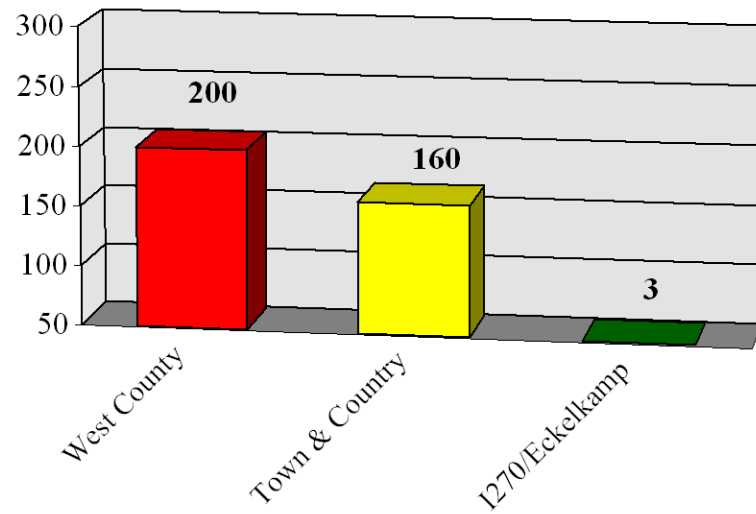

WEST COUNTY EMS AND FIRE PROTECTION DISTRICT
REPORT FOR THE MONTH OF JULY 2009

ALARM TOTALS

<u>ALARM TOTALS</u>													
		2009				2008				2007			
		<u>JULY</u>		<u>YTD</u>		<u>JULY</u>		<u>YTD</u>		<u>JULY</u>		<u>YTD</u>	
		Total	%	Total	%	Total	%	Total	%	Total	%	Total	%
West County	EMS	156		1,206		162		1,159		153			
	Fire	44	200 55%	329	1,535 56%	60	222 56%	400	1,559 55%	53	55%	1,435	52%
T & C	EMS	120		901		124		933		126			
	Fire	40	160 44%	279	1,180 43%	42	166 42%	317	1,250 44%	41	45%	1,296	47%
Eck/Corp Hill		3	1%	14	1%	5	1%	15	1%	1	0%	6	0%
Asst in Dist		33		331		36		372		40		321	
Asst out Dist		28		312		54		429		57		384	
Cinical Saves		-		6		1		9		-		5	
Life Threatening Transports		29		210		20		143		14		120	
Pump Asst EMS		165		1,225		168		1,226		147		1,101	
Total Alarms:		363		2,729		393		2,824		374		2,737	

WEST COUNTY EMS AND FIRE PROTECTION DISTRICT
REPORT FOR THE MONTH OF JULY 2009

<u>FIRE LOSS</u>									
		2009				2008		2007	
		<u>JULY</u>	<u>YTD</u>			<u>JULY</u>	<u>YTD</u>	<u>JULY</u>	<u>YTD</u>
<u>WEST COUNTY EMS & FIRE</u>									
	Loss	Save	Loss	Save			Loss	Loss	
Comm:	\$ 125,000	\$ 2,875,000	\$ 136,000	\$ 5,064,000	\$ -	\$ -	\$ -	\$ -	\$ -
Res:	2,000	248,000	259,500	2,315,500	-	289,500	-	-	328,500
Auto:	2,000	-	3,000	-	1,500	36,500	-	-	4,500
Misc:	50	-	50	-	-	100	-	-	-
Total	\$ 129,050	\$ 3,123,000	\$ 398,550	\$ 7,379,500	\$ 1,500	\$ 326,100	\$ -	\$ -	\$ 333,000
<u>TOWN & COUNTRY</u>									
Comm:	\$ -	\$ -	\$ 50,000	\$ 700,000	\$ 4,000	\$ 4,000	\$ -	\$ -	\$ -
Res:	-	-	15,000	785,000	-	282,500	-	-	475,000
Auto:	-	-	5,000	-	2,000	17,000	-	-	16,500
Misc:	-	-	-	-	-	1,000	-	-	-
Total	\$ -	\$ -	\$ 70,000	\$ 1,485,000	\$ 6,000	\$ 304,500	\$ -	\$ -	\$ 491,500
Grand Total									
Fire Loss	\$ 129,050	\$ 3,123,000	\$ 468,550	\$ 8,864,500	\$ 7,500	\$ 630,600	\$ -	\$ -	\$ 824,500

ALARM TOTALS

JULY - 363

YEAR TO DATE - 2,729

FIRE LOSS

JULY, 2009

YEAR TO DATE

DOLLAR AMOUNT SAVED

JULY, 2009

YEAR TO DATE